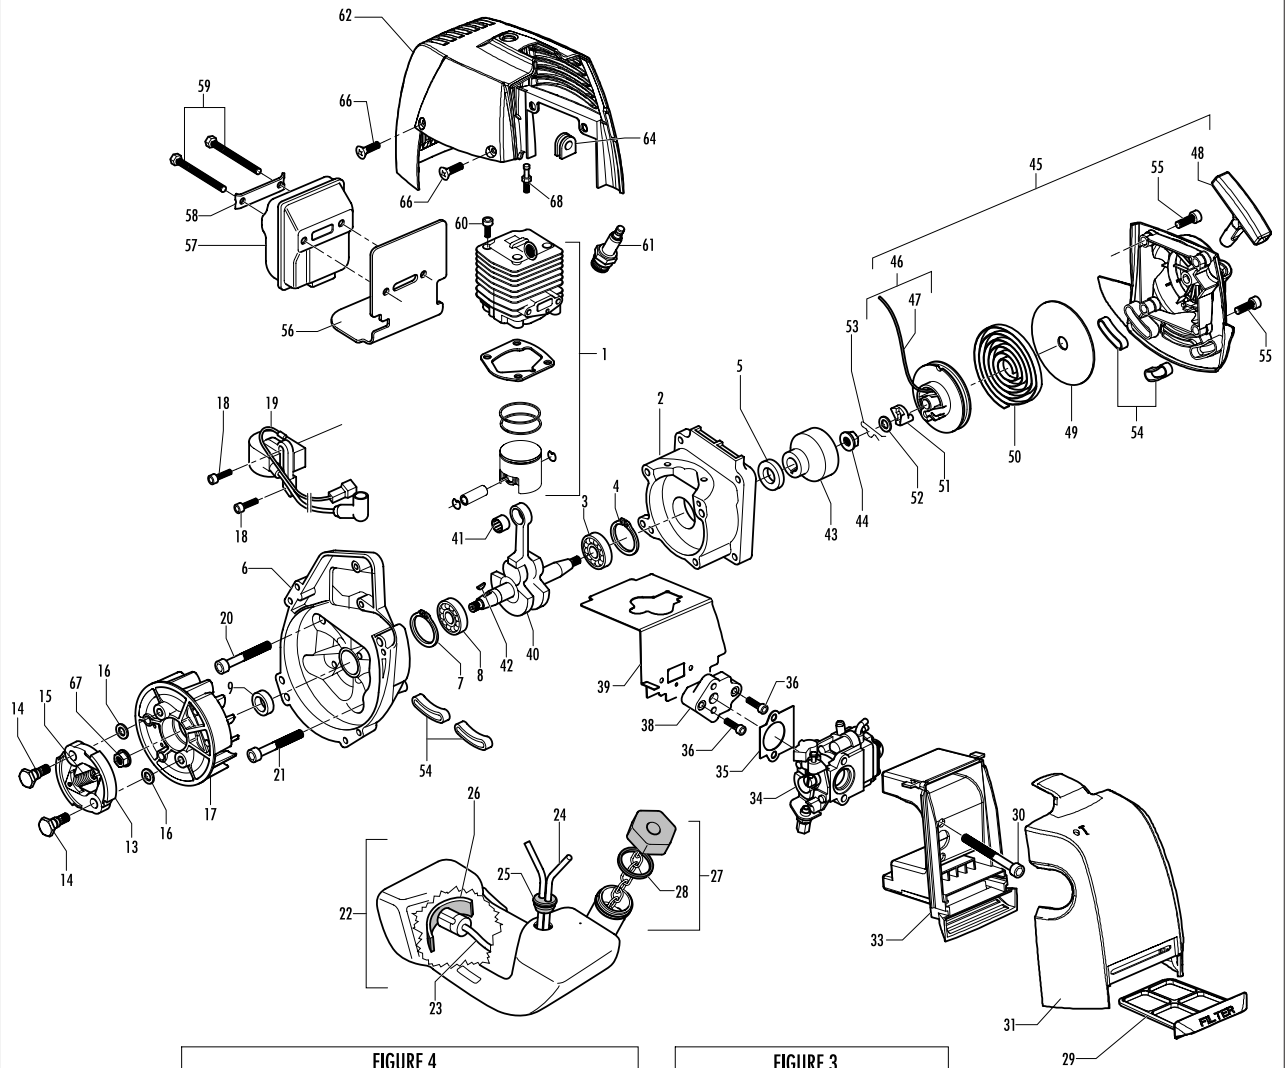

brand	PARTNER

date	APR/03	SHEET 1/4

Model	Prefix
B 462X	01

Product number
953900398

FIGURE 1