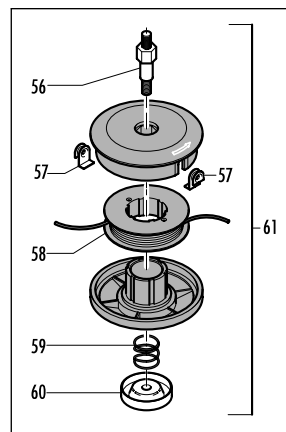

brand	PARTNER

date	APR/03	SHEET 3/4

Model	Prefix
B462X	01

Product number
953900398

FIGURE 2