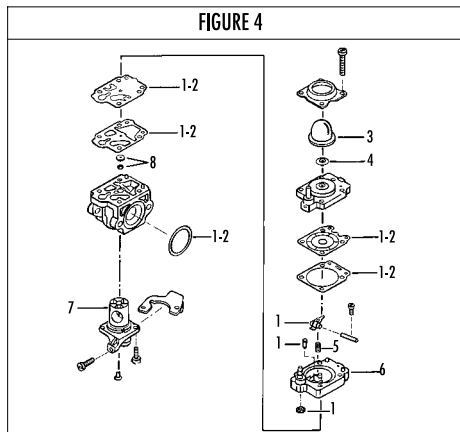

brand	PARTNER

date	APR/03	SHEET 1/4

Model	Prefix
B 462X	01

Product number
953900398

FIGURE 1