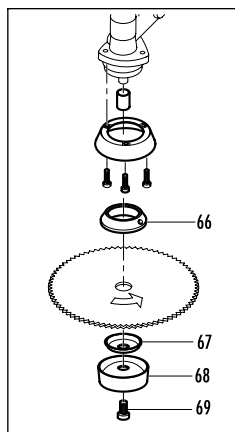

brand	PARTNER

date	APR/03	SHEET 3/4

Model	Prefix
B462X	01

Product number
953900398

FIGURE 2