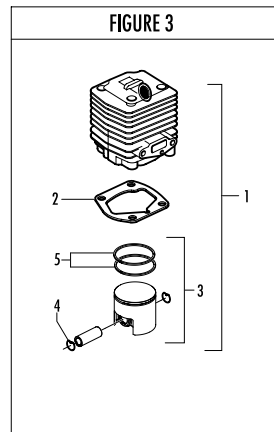

brand	PARTNER

date	APR/03	SHEET 1/4

Model	Prefix
B 462X	01

Product number
953900398

FIGURE 1