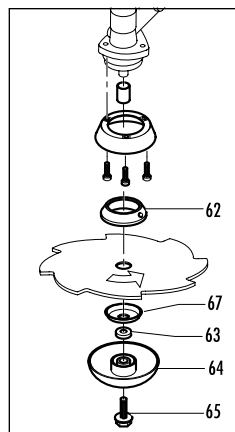

brand	PARTNER

date	APR/03	SHEET 3/4

Model	Prefix
B462X	01

Product number
953900398

FIGURE 2