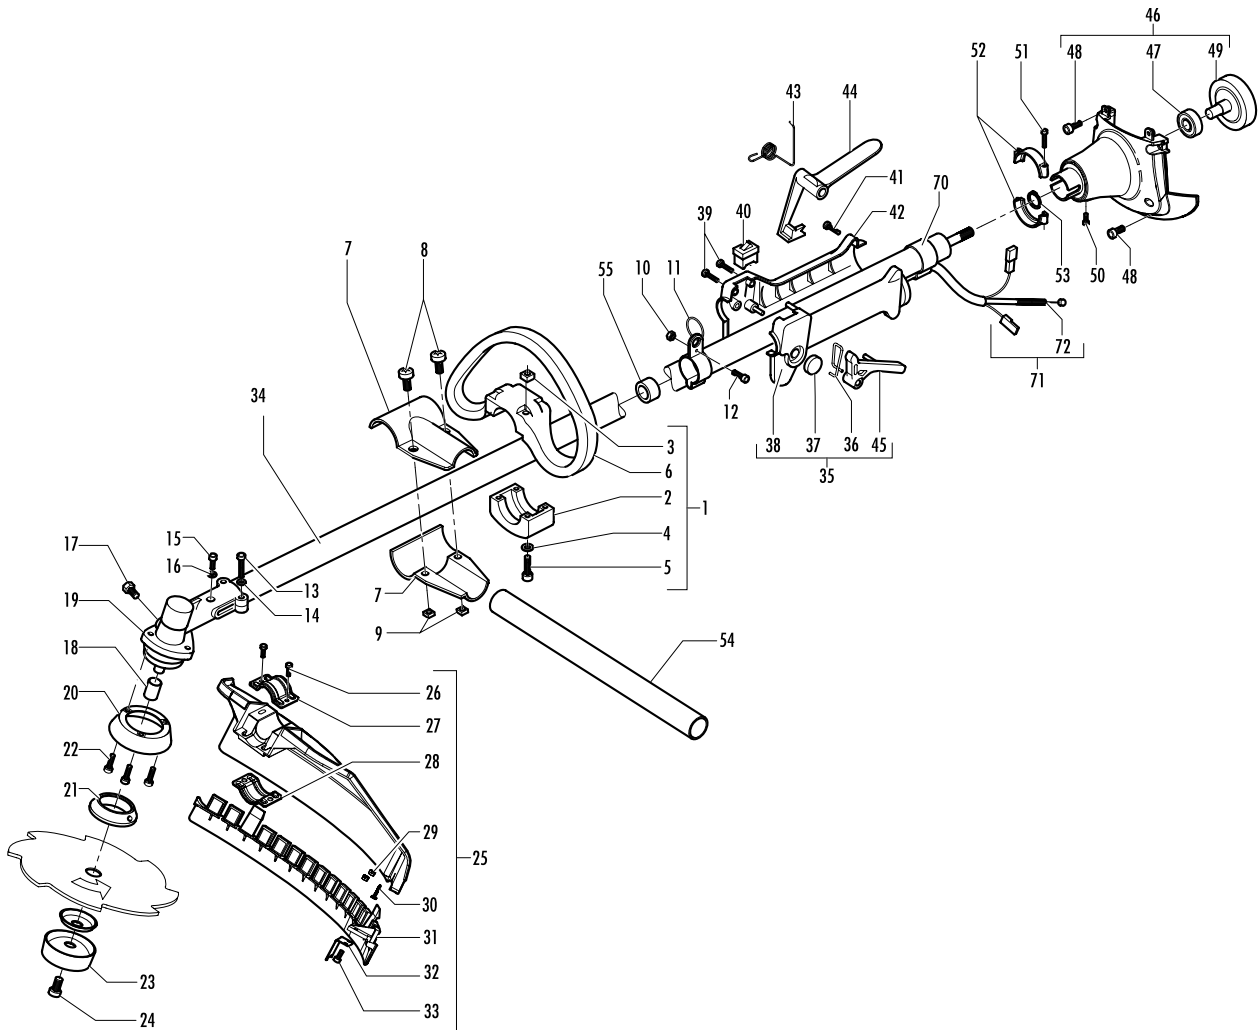

brand	PARTNER

date	APR/03	SHEET 3/4

Model	Prefix
B462X	01

Product number
953900398

FIGURE 2